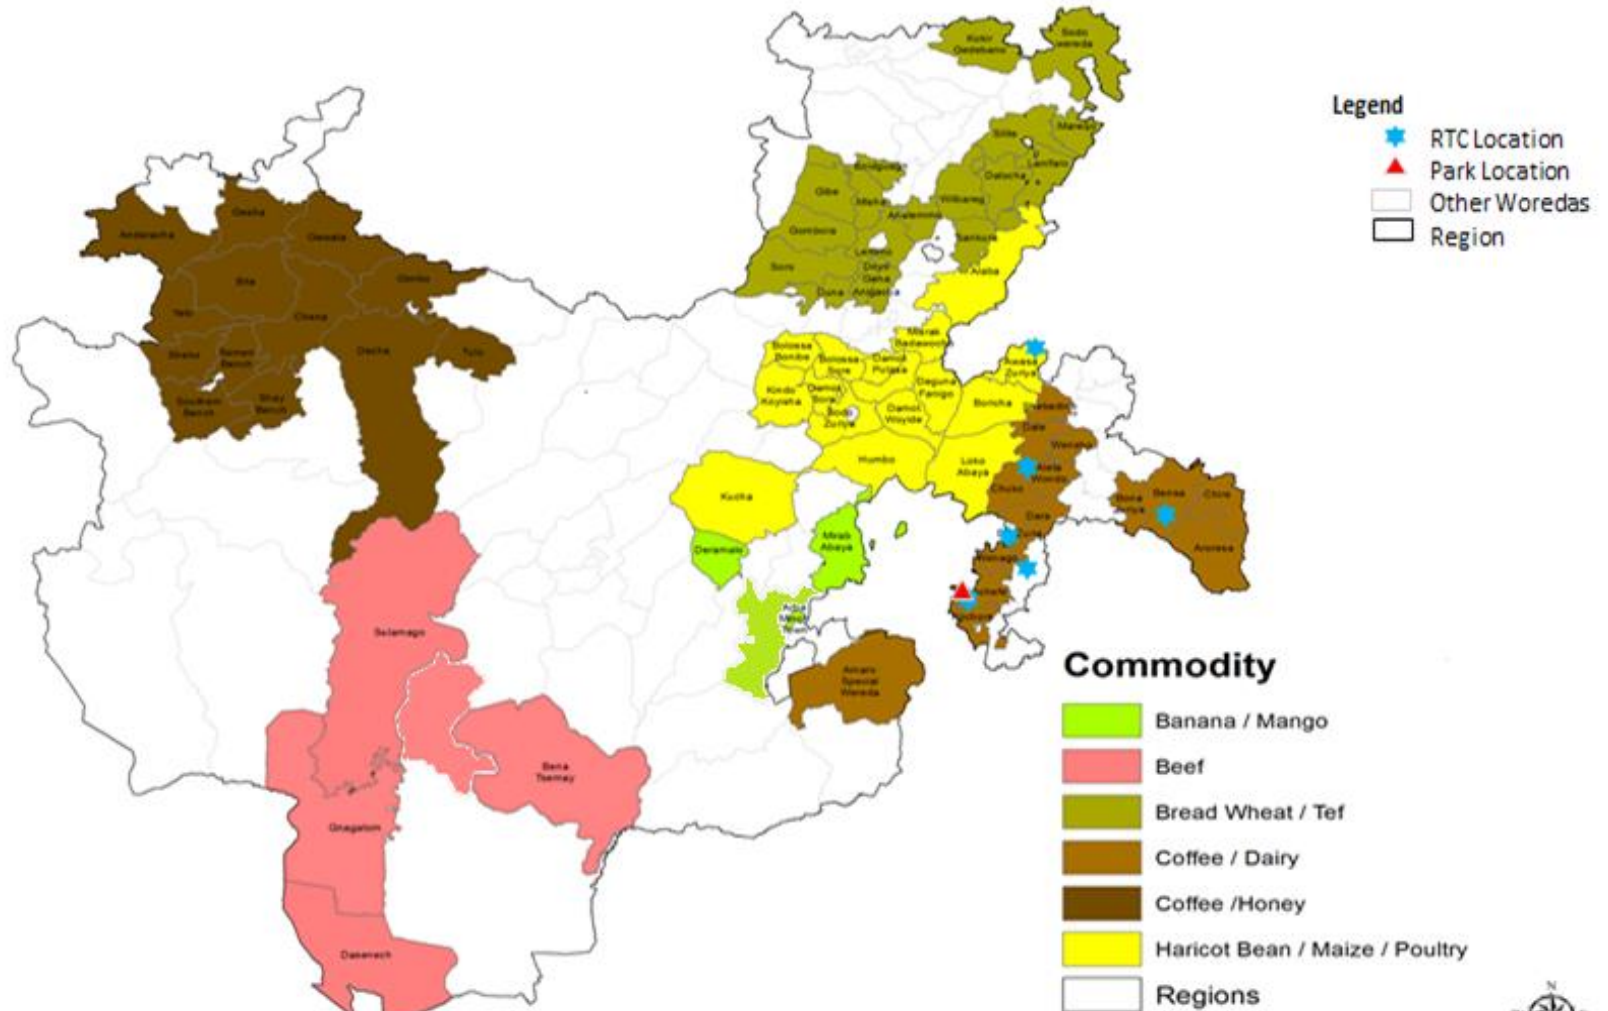

National overview of ACC woredas and overlap with Integrated Agro-Industry park

Amhara Region: geographic overview of ACC woredas and overlap with Integrated Agro-Industry park

Oromia Region: geographic overview of ACC woredas and overlap with Integrated Agro-Industry park

ATA ICT/Data Management and GIS Team, 4 February 2016

SNNP Region: geographic overview of ACC woredas and overlap with Integrated Agro-Industry park

Tigray Region: geographic overview of ACC woredas and overlap with Integrated Agro-Industry park