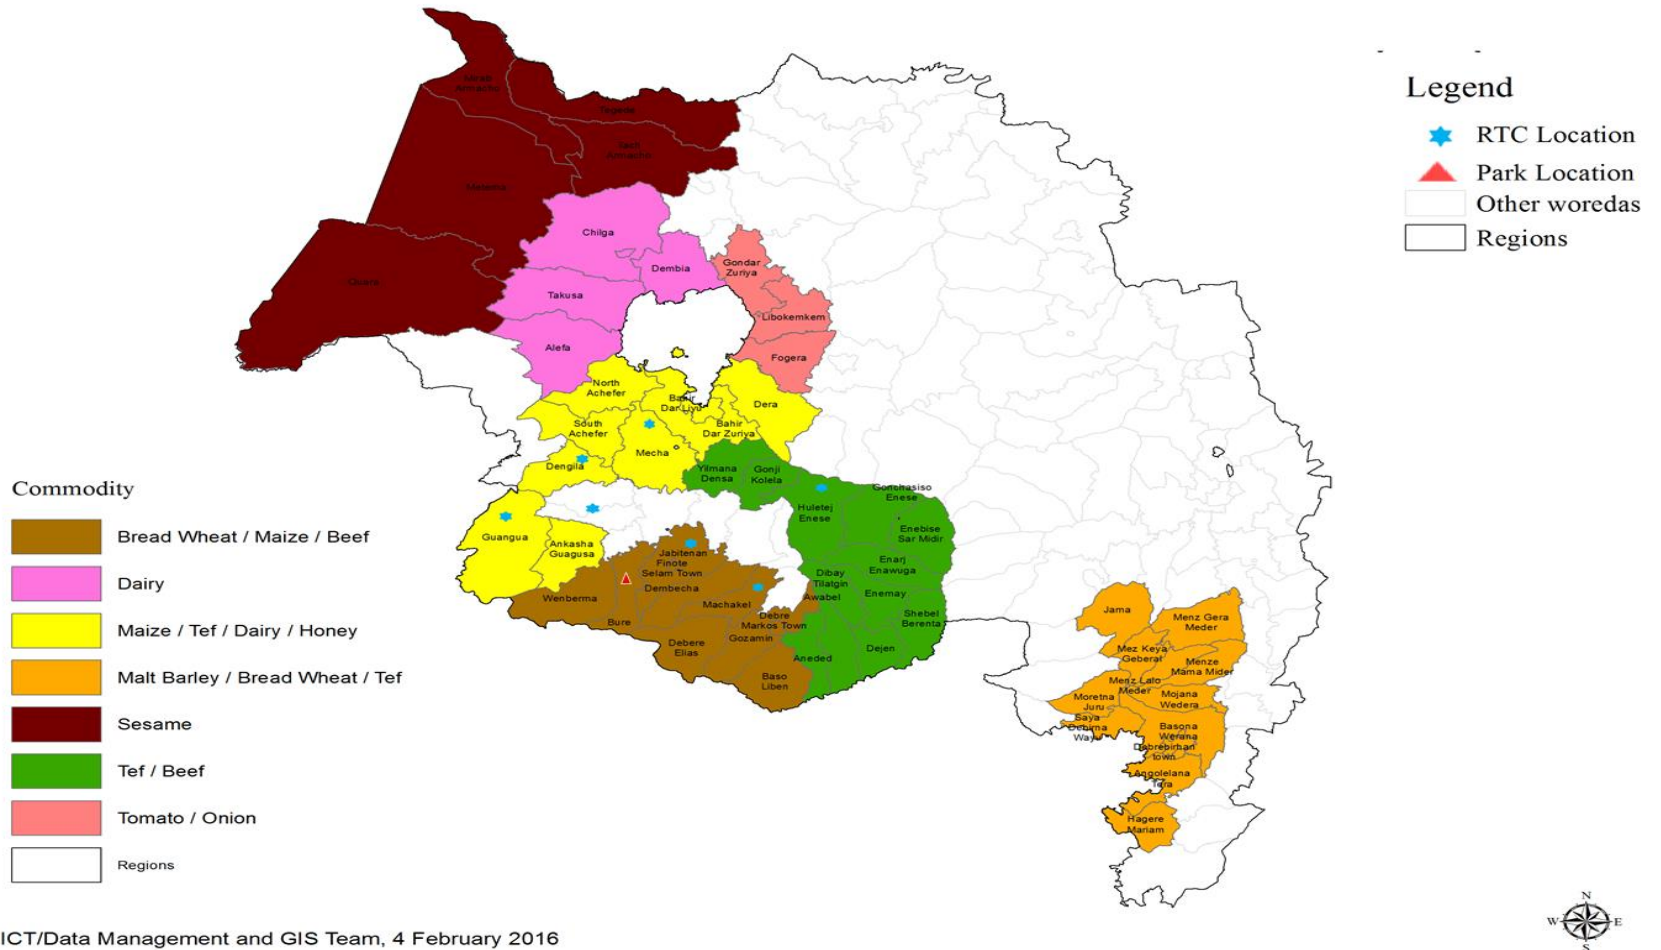

National overview of ACC woredas and overlap with Integrated Agro-Industry park

Amhara Region: geographic overview of ACC woredas and overlap with Integrated Agro-Industry park

Oromia Region: geographic overview of ACC woredas and overlap with Integrated Agro-Industry park

ATA ICT/Data Management and GIS Team, 4 February 2016

SNNP Region: geographic overview of ACC woredas and overlap with Integrated Agro-Industry park

Tigray Region: geographic overview of ACC woredas and overlap with Integrated Agro-Industry park