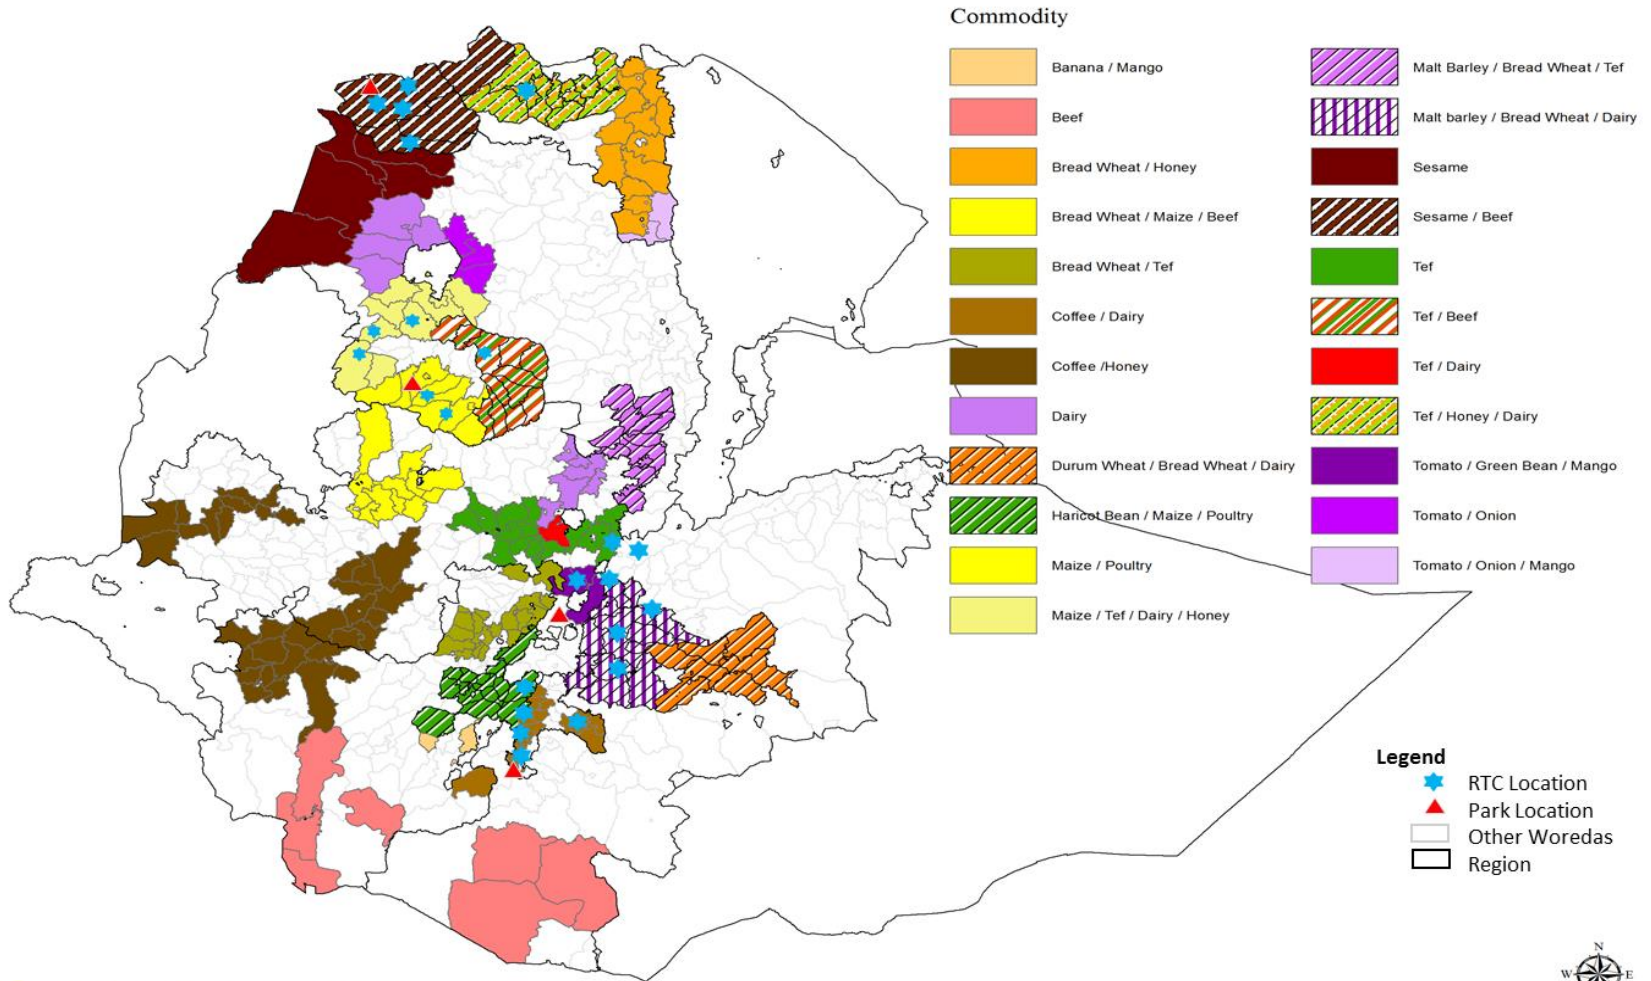

National overview of ACC woredas and overlap with Integrated Agro-Industry park

Amhara Region: geographic overview of ACC woredas and overlap with Integrated Agro-Industry park

Oromia Region: geographic overview of ACC woredas and overlap with Integrated Agro-Industry park

ATA ICT/Data Management and GIS Team, 4 February 2016

SNNP Region: geographic overview of ACC woredas and overlap with Integrated Agro-Industry park

Tigray Region: geographic overview of ACC woredas and overlap with Integrated Agro-Industry park