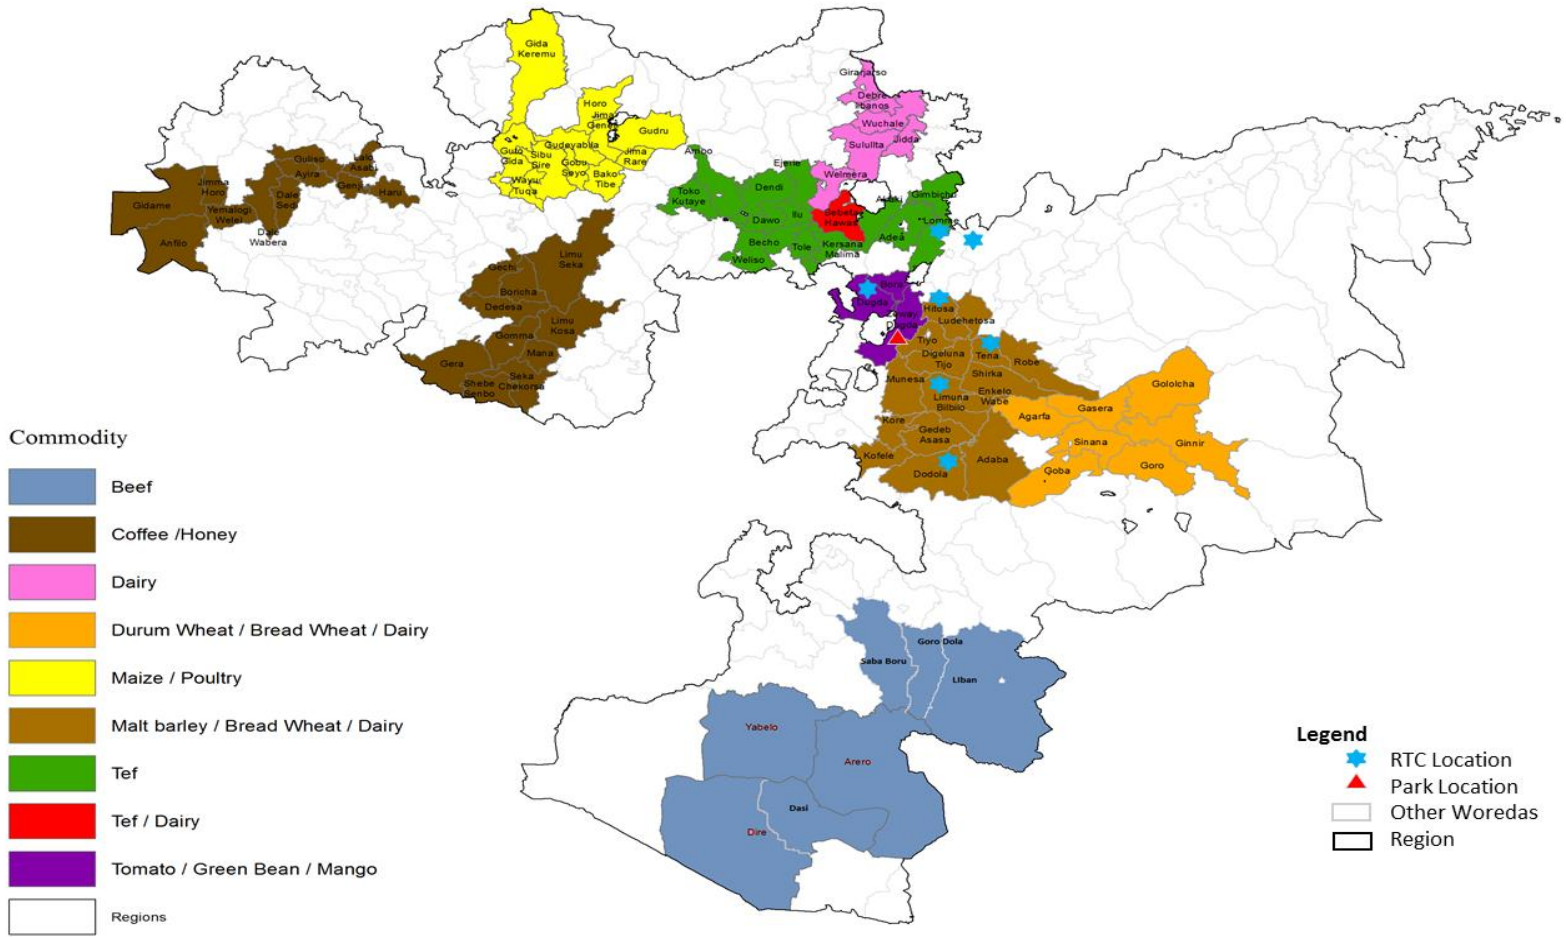

National overview of ACC woredas and overlap with Integrated Agro-Industry park

Amhara Region: geographic overview of ACC woredas and overlap with Integrated Agro-Industry park

Oromia Region: geographic overview of ACC woredas and overlap with Integrated Agro-Industry park

ATA ICT/Data Management and GIS Team, 4 February 2016

SNNP Region: geographic overview of ACC woredas and overlap with Integrated Agro-Industry park

Tigray Region: geographic overview of ACC woredas and overlap with Integrated Agro-Industry park